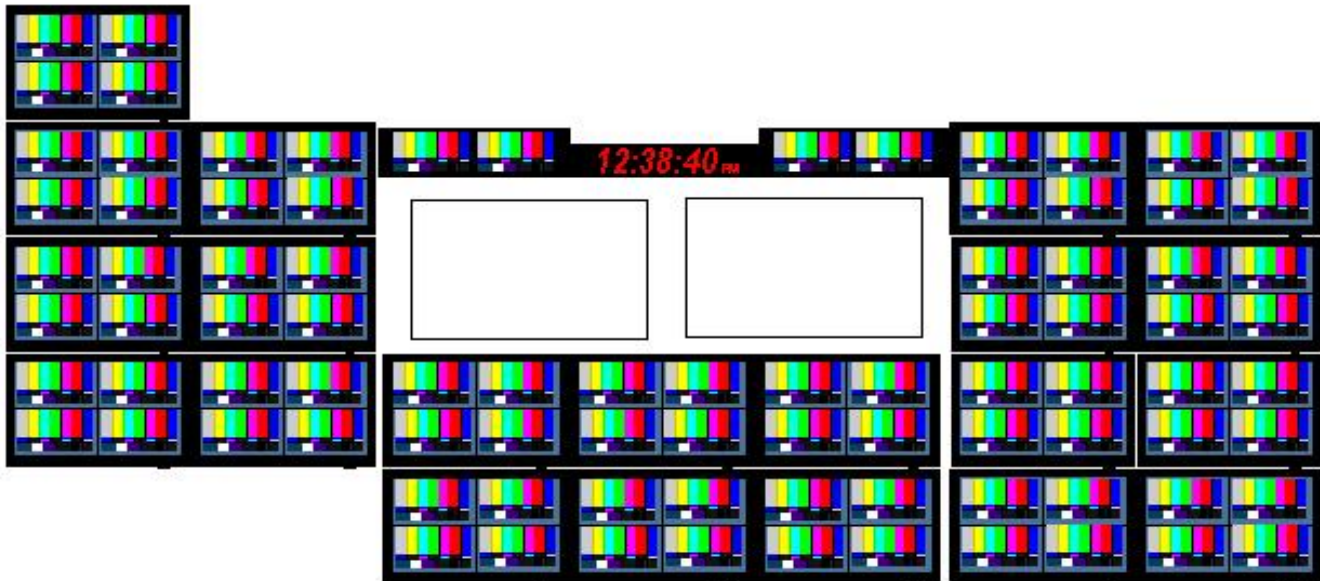

Monitor Wall

Director of Business Development

Frank Coll

cell 310-629-0160

fax 310-534-3047

fcoll@miramobile.com

www.miramobile.com

Director of Sales

Steve Meyer

office 503-464-0811

cell 971-563-6387

fax 503-464-0897

smeyer@miramobile.com

www.miramobile.com