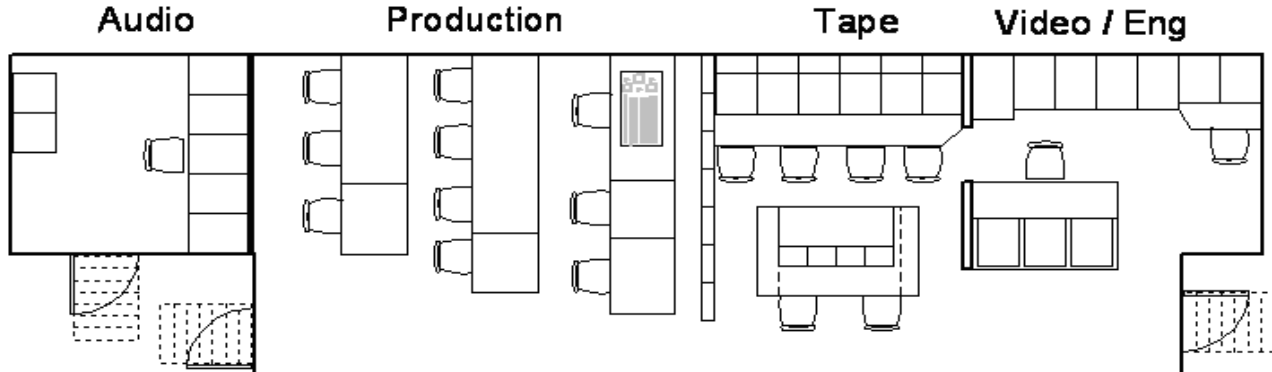

External Field Monitors

- 4- 9" HD LCD
- 4- 9" Color
- 2- 15" SD LCD's
- 2- 13" Color

Power

- 1 - 208V, 200 amps 3 phase
- 150' Camlock
- 2 - 6 ton AC with heaters

Overall Dimensions

- 48' Gerling Expando Trailer, Expado section 35.5' x 60"
- 52' overall Trailer Length

48' HD EXPANDO

503-464-0900

M-8HD

Layout

Monitor Wall

Director of Business Development

Frank Coll

cell 310-629-0160